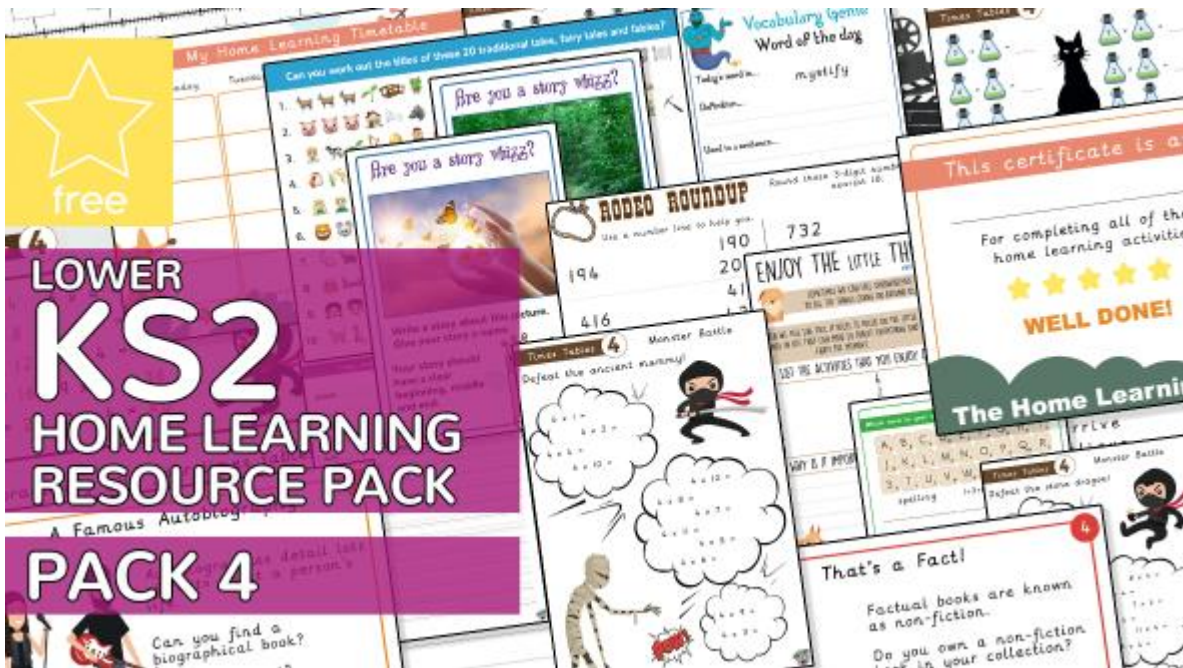

All you need to do to enter is head to our birthday page and answer the question **"How Has Teacher's Pet Helped You?"**

**ENTER THE COMPETITION**

**DOWNLOAD NOW!**

# KS1 HOME LEARNING RESOURCE PACK

## PACK 4

**DOWNLOAD NOW!**