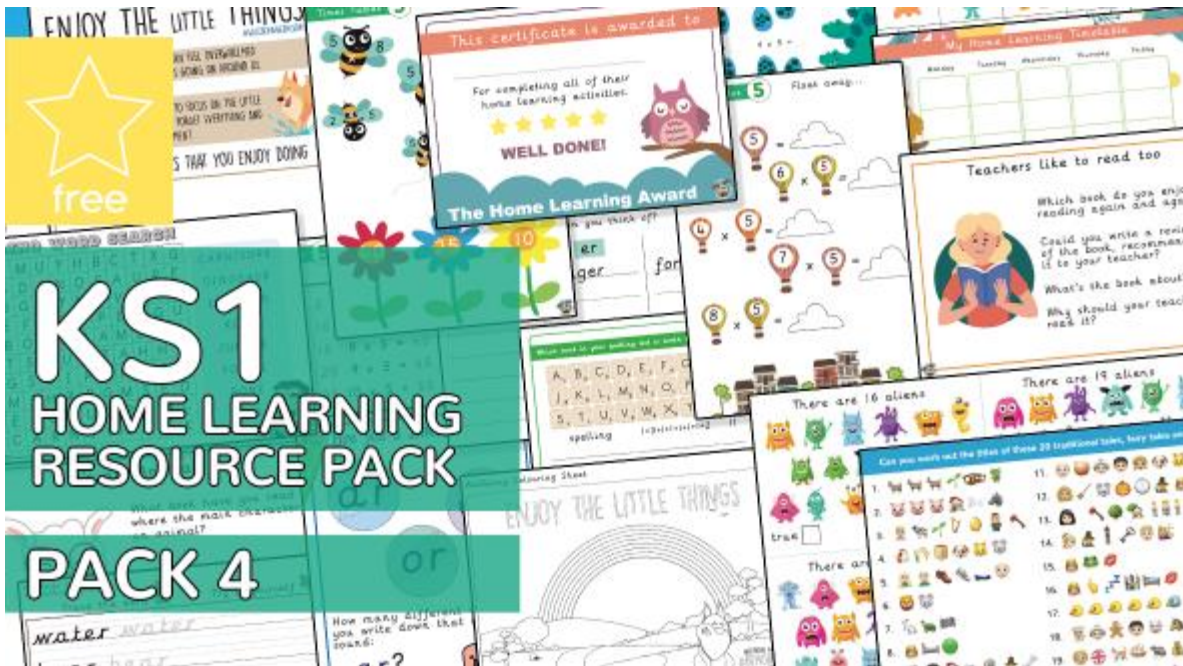

**WIN A PRIZE BUNDLE  
WORTH OVER £1000!**

CELEBRATING 10 YEARS

£50 **a**

£200 GIFT VOUCHER  
**eduzone**

TPET  
LIFETIME  
MEMBERSHIP

Teacher's Pet

Home Learning Resources

Microsoft Surface

All you need to do to enter is head to our birthday page and answer the question **"How Has Teacher's Pet Helped You?"**

**ENTER THE COMPETITION**

**DOWNLOAD NOW!**